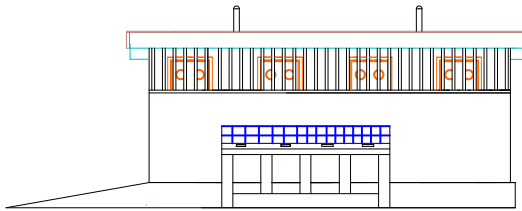

Back view

FRONT VIEW

side view 1

side view 2

Plan

No.	Desc-	Qty	Size
1	W1	4	400x500
windows schedule			
Doors schedules			
No.	Desc-	Qty	Size
1	D1	4	1000x1900
1	D2	2	1000X 1900

St. Kizito School