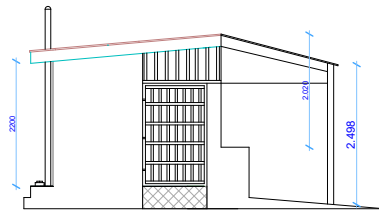

Back view

FRONT VIEW

side view 1

side view 2

Plan

No.	Desc-	Qty	Size
1	W1	4	400x500
windows schedule			
Doors schedules			
No.	Desc-	Qty	Size
1	D1	4	1000x1900
1	D2	2	1000X 1900

St. Kizito School