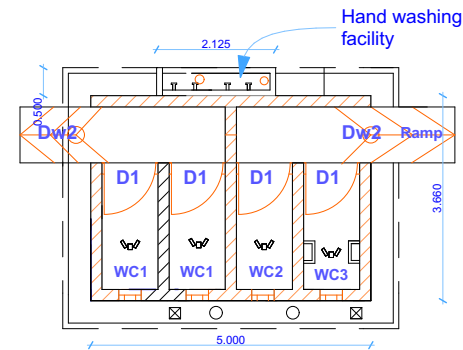

Back view

FRONT VIEW

side view 1

side view 2

Plan

No.	Desc-	Qty	Size
1	W1	4	400x500
windows schedule			
Doors schedules			
No.	Desc-	Qty	Size
1	D1	4	1000x1900
1	D2	2	1000X 1900

St. Kizito School