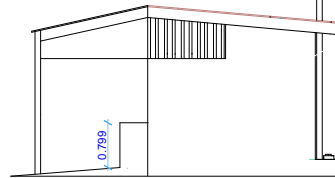

Back view

FRONT VIEW

side view 1

side view 2

Plan

No.	Desc-	Qty	Size
1	W1	4	400x500
windows schedule			
Doors schedules			
No.	Desc-	Qty	Size
1	D1	4	1000x1900
1	D2	2	1000X 1900

St. Kizito School