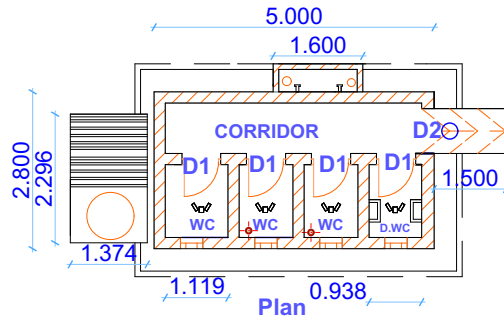

Back view

FRONT VIEW

side view 1

side view 2

Lirya Primary School Girls Latrine

No.	Desc-	Qty	Size
1	W1	4	400x500
<b>windows schedule</b>			
<b>Doors schedules</b>			
No.	Desc-	Qty	Size
1	D1	2	800x2200
1	D2	1	900X 1900