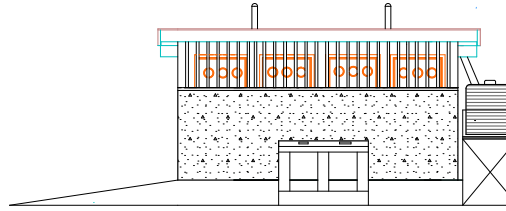

Back view

FRONT VIEW

side view 1

side view 2

Lirya Primary School Girls Latrine

No.	Desc-	Qty	Size
1	W1	4	400x500
<b>windows schedule</b>			
<b>Doors schedules</b>			
No.	Desc-	Qty	Size
1	D1	2	800x2200
1	D2	1	900X 1900