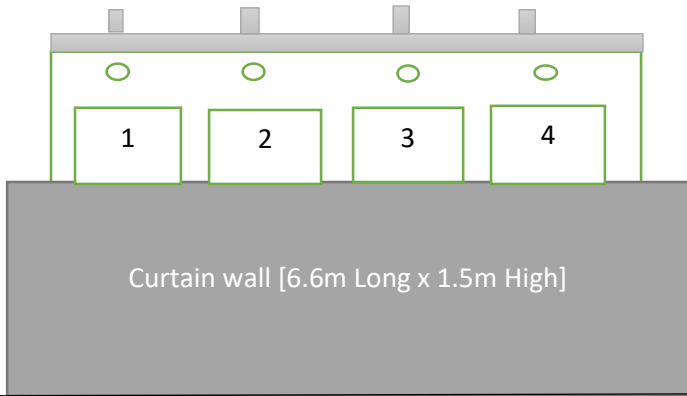

SKETCH OF A FOUR (4) STANCE VENTILATED IMPROVED PIT LATRINE (VIP) – UYUJUKU MARKET
FRONT VIEW

SIDE VIEW

BACK VIEW

AERIAL VIEW

NOT DRAWN TO SCALE

FOR DIMENSIONS, REFER TO BILL OF QUANTITIES
SHARED ALONGSIDE THE SKETCH