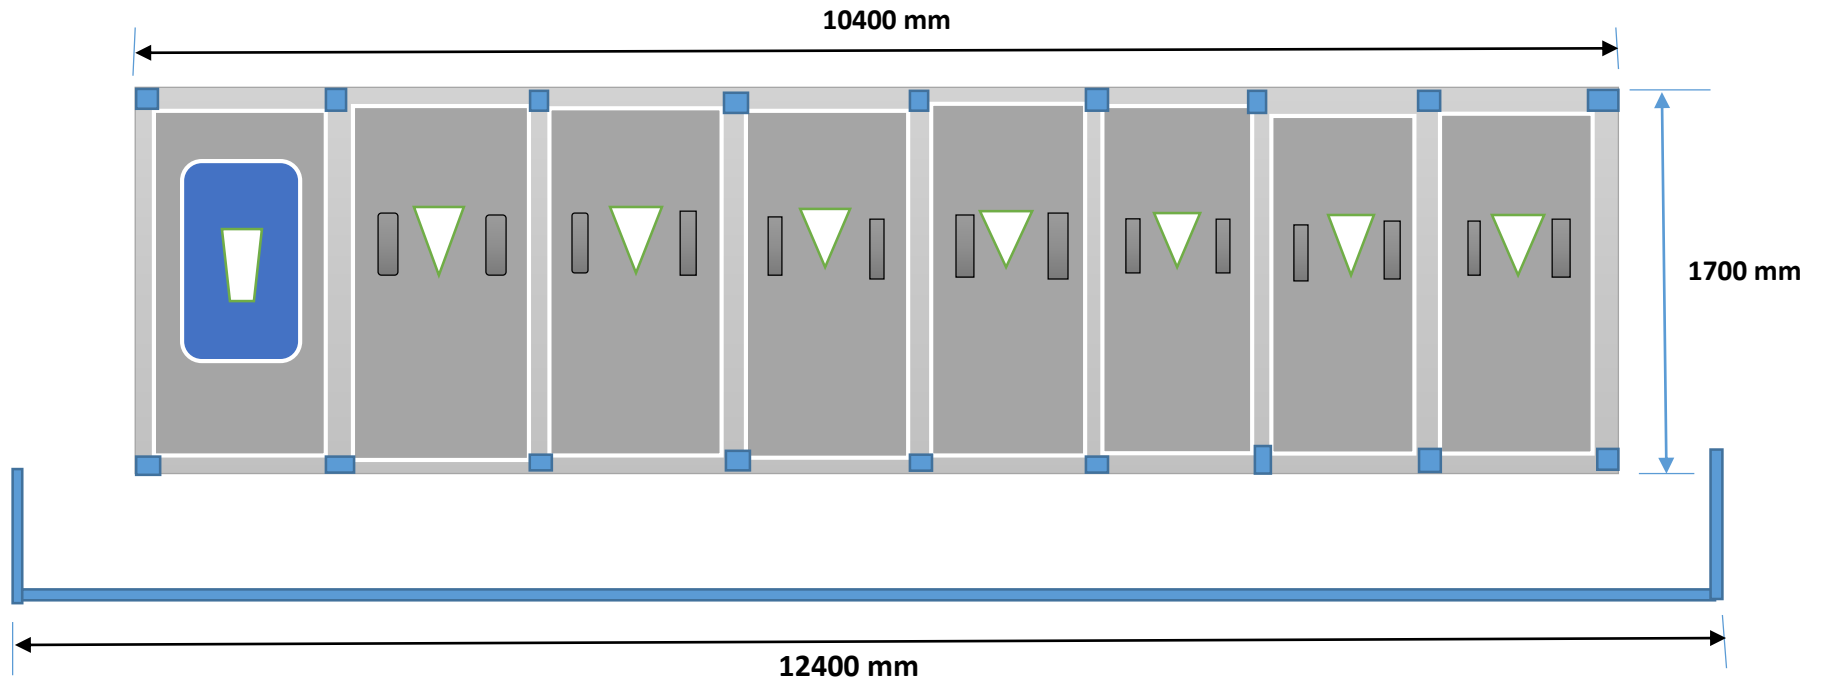

FRONT VIEW OF PROPOSED LATRINE BLOCK STANCE – MASNA COLLECTIVE CENTRE

TOP SLAB STRUCTURE VIEW FOR LATRINE

Latrine Sketch not drawn to scale.

The measurements are in millimeters (mm)

08/11/2021