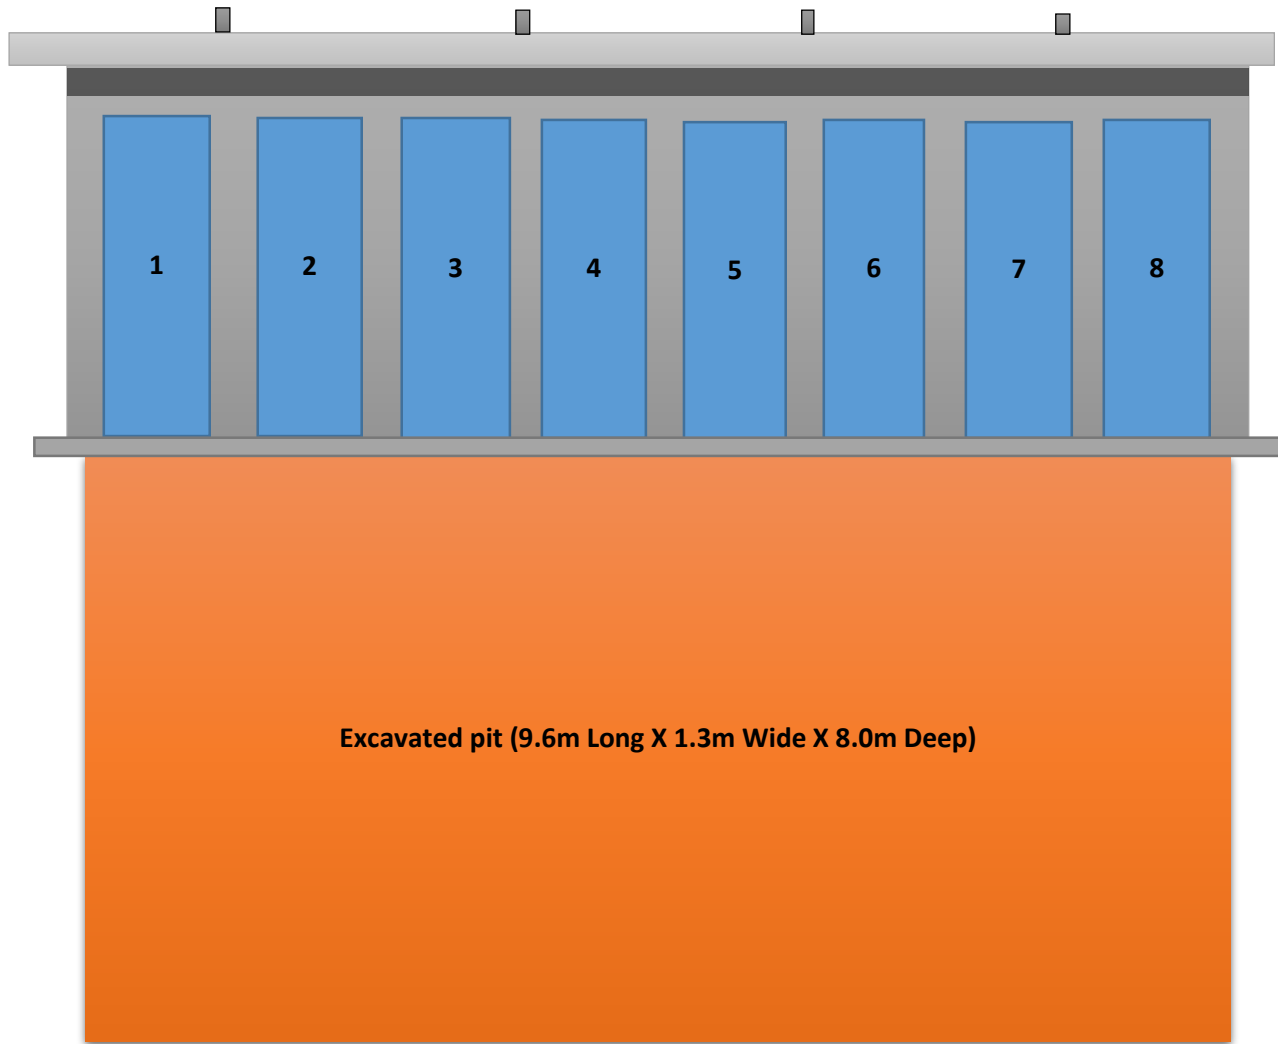

FRONT VIEW OF PROPOSED LATRINE BLOCK STANCE – MASNA COLLECTIVE CENTRE

TOP SLAB STRUCTURE VIEW FOR LATRINE

Latrine Sketch not drawn to scale.

The measurements are in millimeters (mm)

08/11/2021